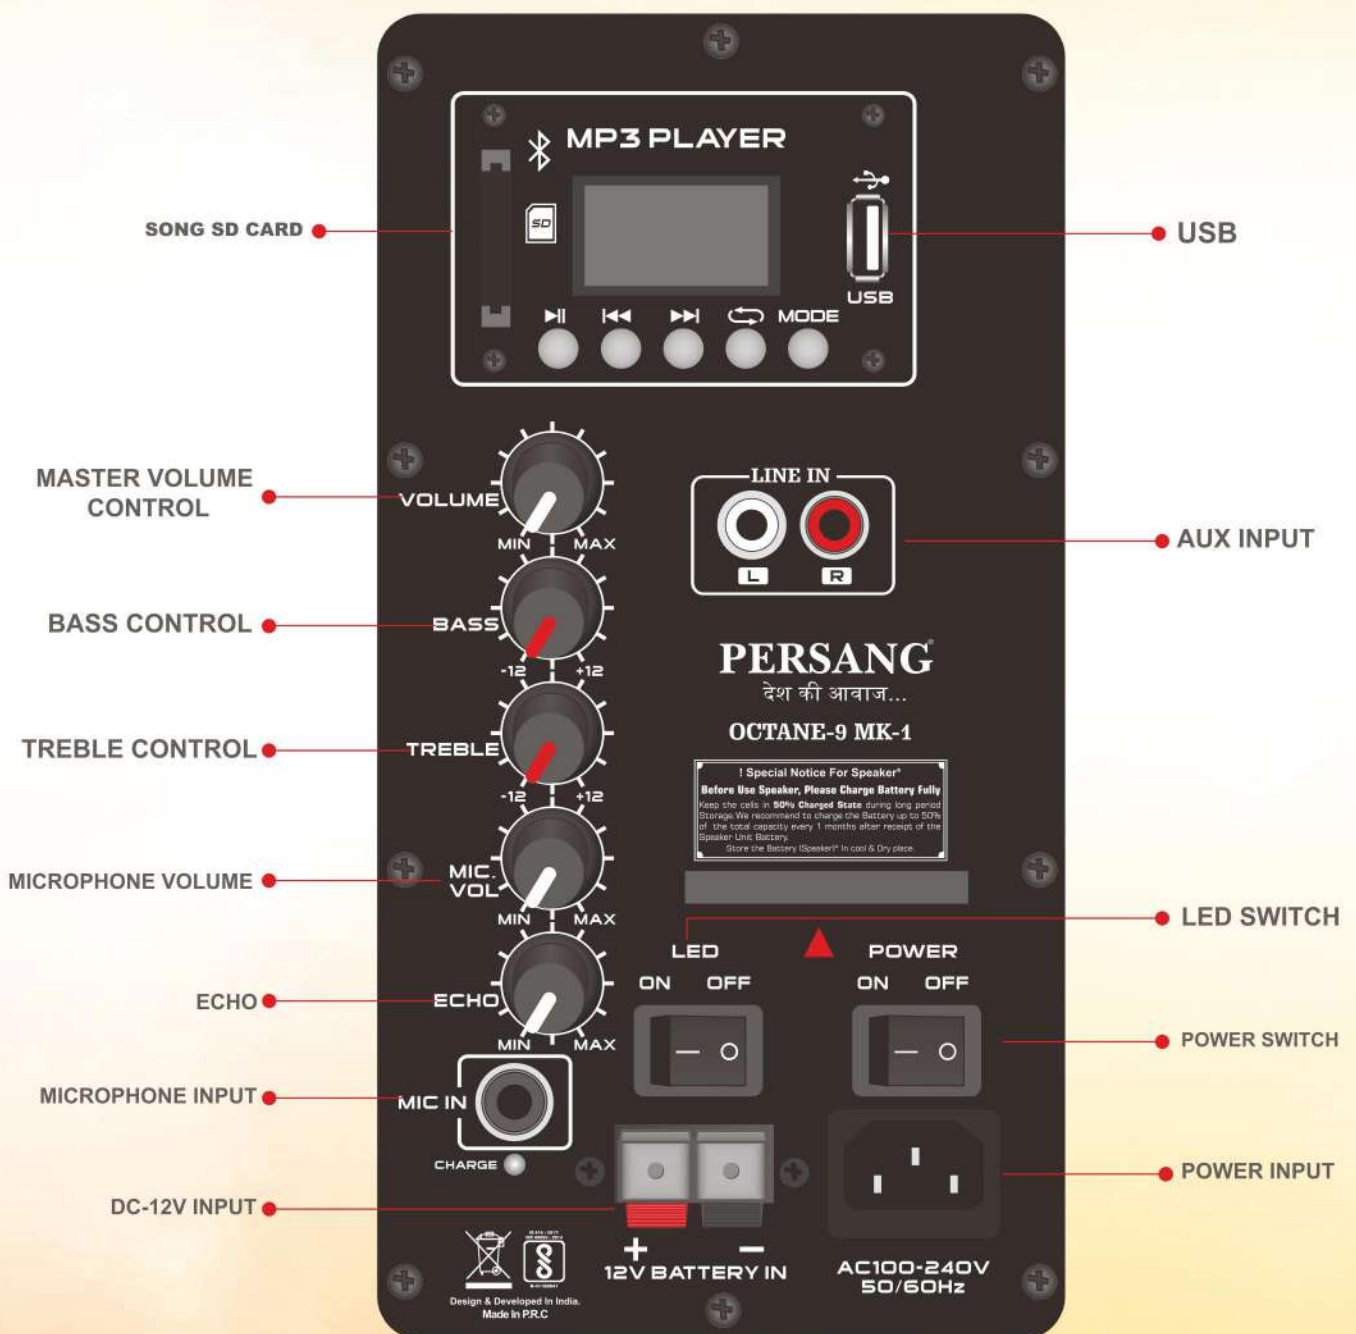

DETAIL SPECIFICATIONS

Sr. No	DETAILS	Product	Sr. No	DETAILS	Product
1	Company Name	Persang Entertainment P Ltd	30	Amplifier	Class AB
2	Model Number	Octane 9 MK1	31	Headphone Jack	No
3	Package Weight	15.5 KGS	32	Driver Type	Woofer
4	Package Length	48.5cm	33	Driver Size	39.10 cm
5	Package Breadth	40cm	34	Outdoor Usage	Yes
6	Package Height	74.5cm	35	Coverage Pattern	Vertical
7	Brand Color	Black	36	Separation	2000Hz
8	Type	Two way speaker with battery	37	Technology Used	Class AB
9	Configuration	2 Channel	38	Speaker Type	2 way
10	Bluetooth	Version 5	39	Frequency Response	40Hz-20KHz
11	Color	Black	40	Impedance	2 Ohms
12	Power Output (RMS)	50W	41	Signal to Noise Ratio	80dB
13	Sales Package	Color box	42	Power Source	AC 100V-240V~50/60Hz
14	Width	40cm	43	Battery Capacity	4AH
15	Height	74.5cm	44	Use Time	4 hours
16	Depth	48.5cm	45	Battery Type	Lead-Acid
17	Wired/Wireless	Wireless UHF TYPE	46	Charging Time	6-8 hours
18	Memory Card Slot	Yes	47	Tweeter Support	yes
19	Compatible Devices	Computer, LED TV, Mobile, Laptop, DVD Player	48	Number of Tweeters	1
20	Description	Battery speaker	49	Tweeter Type	forerunner
21	Key Features	Sing & Record on your own voice	50	Tweeter Diameter	25mm
22		UHF Wireless Microphone	51	Number of USB Ports	1
23		RCA Line in, Mic1, Mic2	52	Cable Length	1.5m
24	Chassis Material	Plastic and Metal	53	Connector Type	3 pin socket
25	Maximum SPL	95	54	Bluetooth Profile	Version 5
26	Built-in Fm Radio	Yes	55	Bluetooth Range	10m
27	Memory Card Supported	Yes	56	Remote Control Support	Yes/Infrared
28	Distortion	1%	57	Controls	Standby, Source and Bluetooth button Play/Pause/FM auto scan button Previous/CH-, Next/CH+, Volume+/- batton
29	Sensitivity	89	58	Display Type	LCD Blue screen