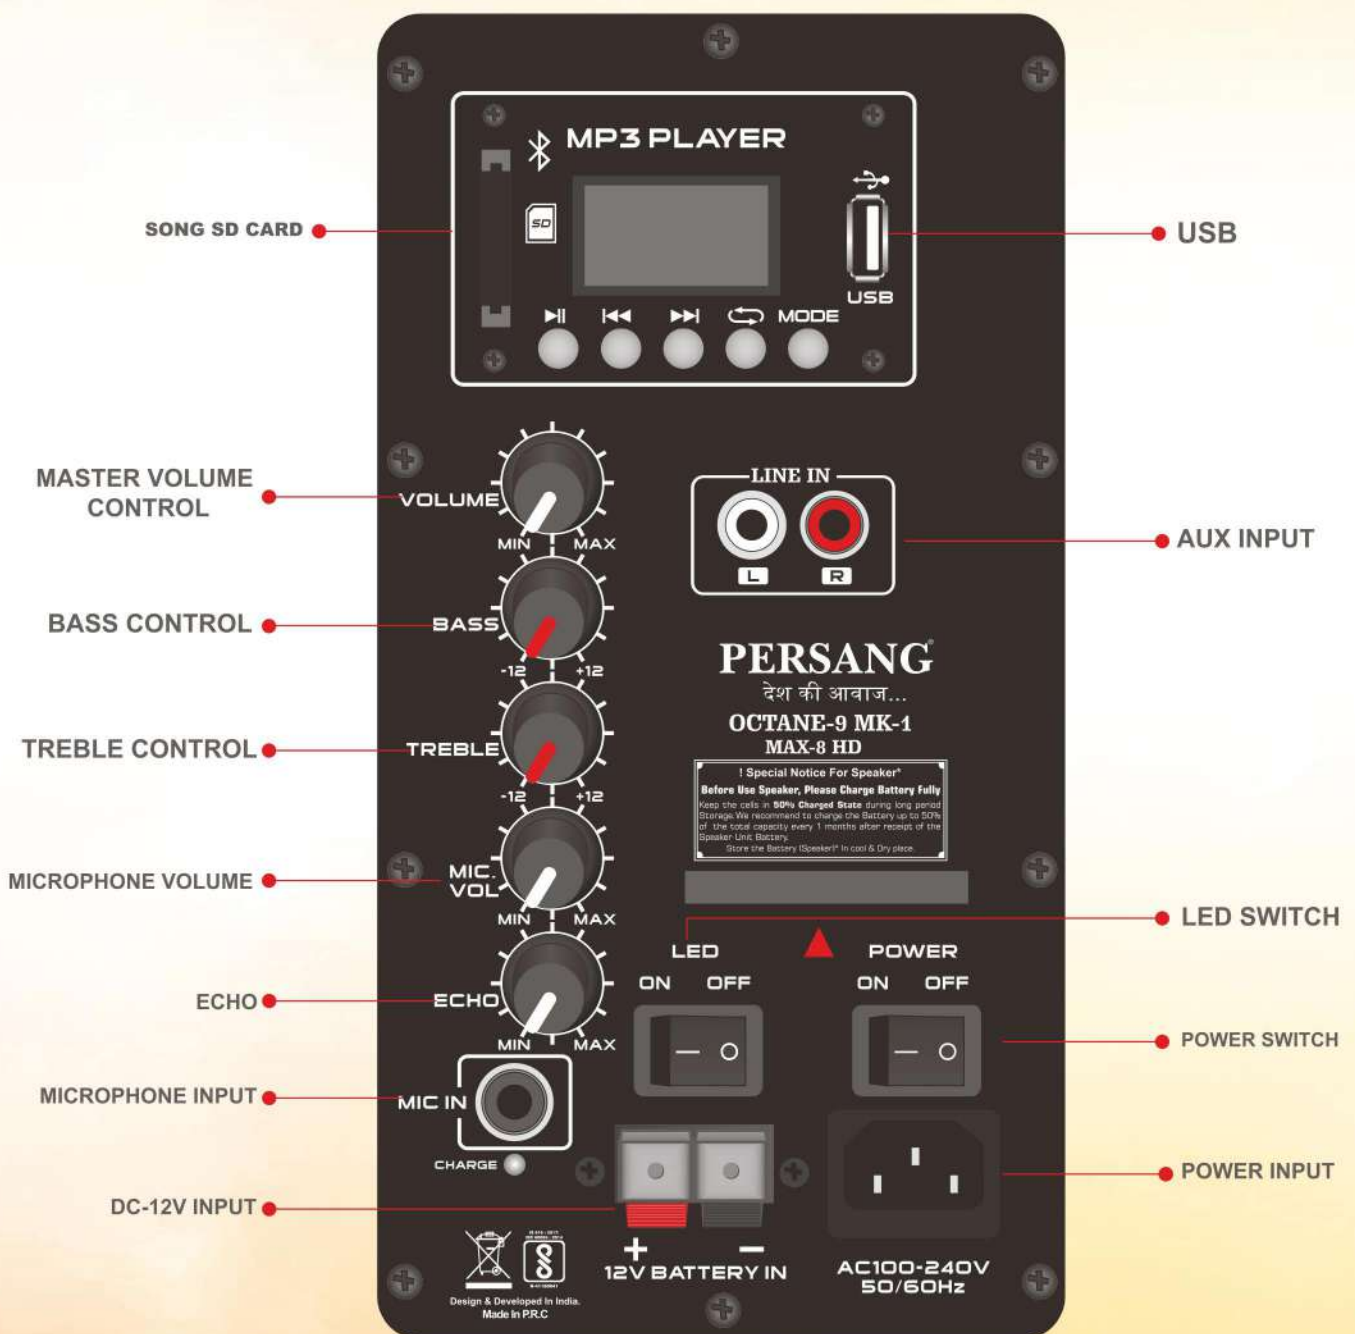

DETAIL SPECIFICATIONS

Sr. No	DETAILS	Octane 9 MK-1 8"	Sr. No	DETAILS	Octane 9 MK-1 8"
1	Company Name	Persang Entertainment P Ltd	29	Headphone Jack	No
2	Model Number	Octane 9 MAX-8 HD	30	Driver Type	Woofers
3	Package Weight	9 kg	31	Driver Size	20:32cm
4	Package Length	24.6cm	32	Outdoor Usage	Yes
5	Package Breadth	30cm	33	Coverage Pattern	Vertical
6	Package Height	47.2cm	34	Separation	2000Hz
7	Brand Color	Black	35	Technology Used	Class AB
8	Type	Two way speaker with battery	36	Speaker Type	2 way
9	Configuration	2 Channel	37	Frequency Response	40Hz-20KHz
10	Bluetooth	Version 5	38	Impedance	2 Ohms
11	Color	Black	39	Signal to Noise Ratio	80dB
12	Power Output (RMS)	30W	40	Power Source	AC 100V-240V~50/60Hz
13	Sales Package	Color box	41	Battery Capacity	4AH
14	Width	30cm	42	Use Time	4 hours
15	Height	47.2cm	43	Battery Type	Lead-Acid
16	Depth	24.6cm	44	Charging Time	6-8 hours
17	Wired/Wireless	1-Wireless UHF TYPE	45	Tweeter Support	yes
18	Memory Card Slot	Yes	46	Number of Tweeters	1
19	Compatible Devices	Computer, LED TV, Mobile, Laptop, DVD Player	47	Tweeter Type	forerunner
20	Description	Battery speaker	48	Tweeter Diameter	25mm
21	Key Features	Sing & Record on your own voice, UHF Wireless Microphone, UHF Wireless Microphone, RCA Line in, Mic1	49	Number of USB Ports	1
22	Chassis Material	Plastic and Metal	50	Cable Length	1.5m
23	Maximum SPL	95	51	Connector Type	3 pin socket
24	Built-in Fm Radio	Yes	52	Bluetooth Profile	Version 5
25	Memory Card Supported	Yes	53	Bluetooth Range	10m
26	Distortion	1%	54	Remote Control Support	Yes/Infrared
27	Sensitivity	89	55	Controls	Standby, Source and Bluetooth button Play/Pause/FM auto scan button Previous/CH-, Next/CH+, Volume+/- button
28	Amplifier	Class AB	56	Display Type	LCD Blue screen